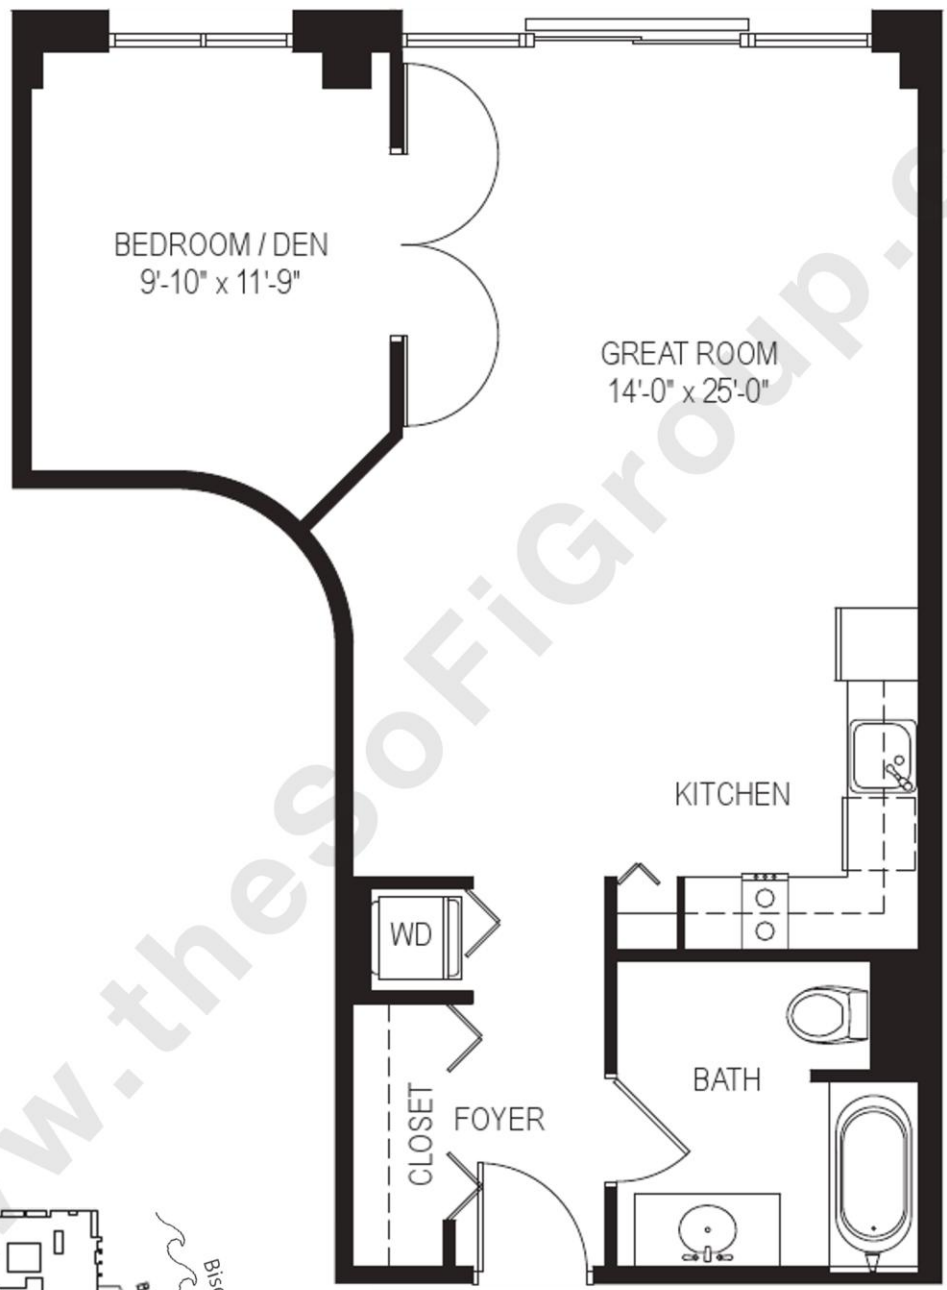

VIZCAYNE
Flat 1
1 Bedroom, 1 Bathroom
Living Space: 696 Sq Ft/ 64.66 M²

VIZCAYNE

All dimensions are approximate. Floor plans may vary from unit to unit.