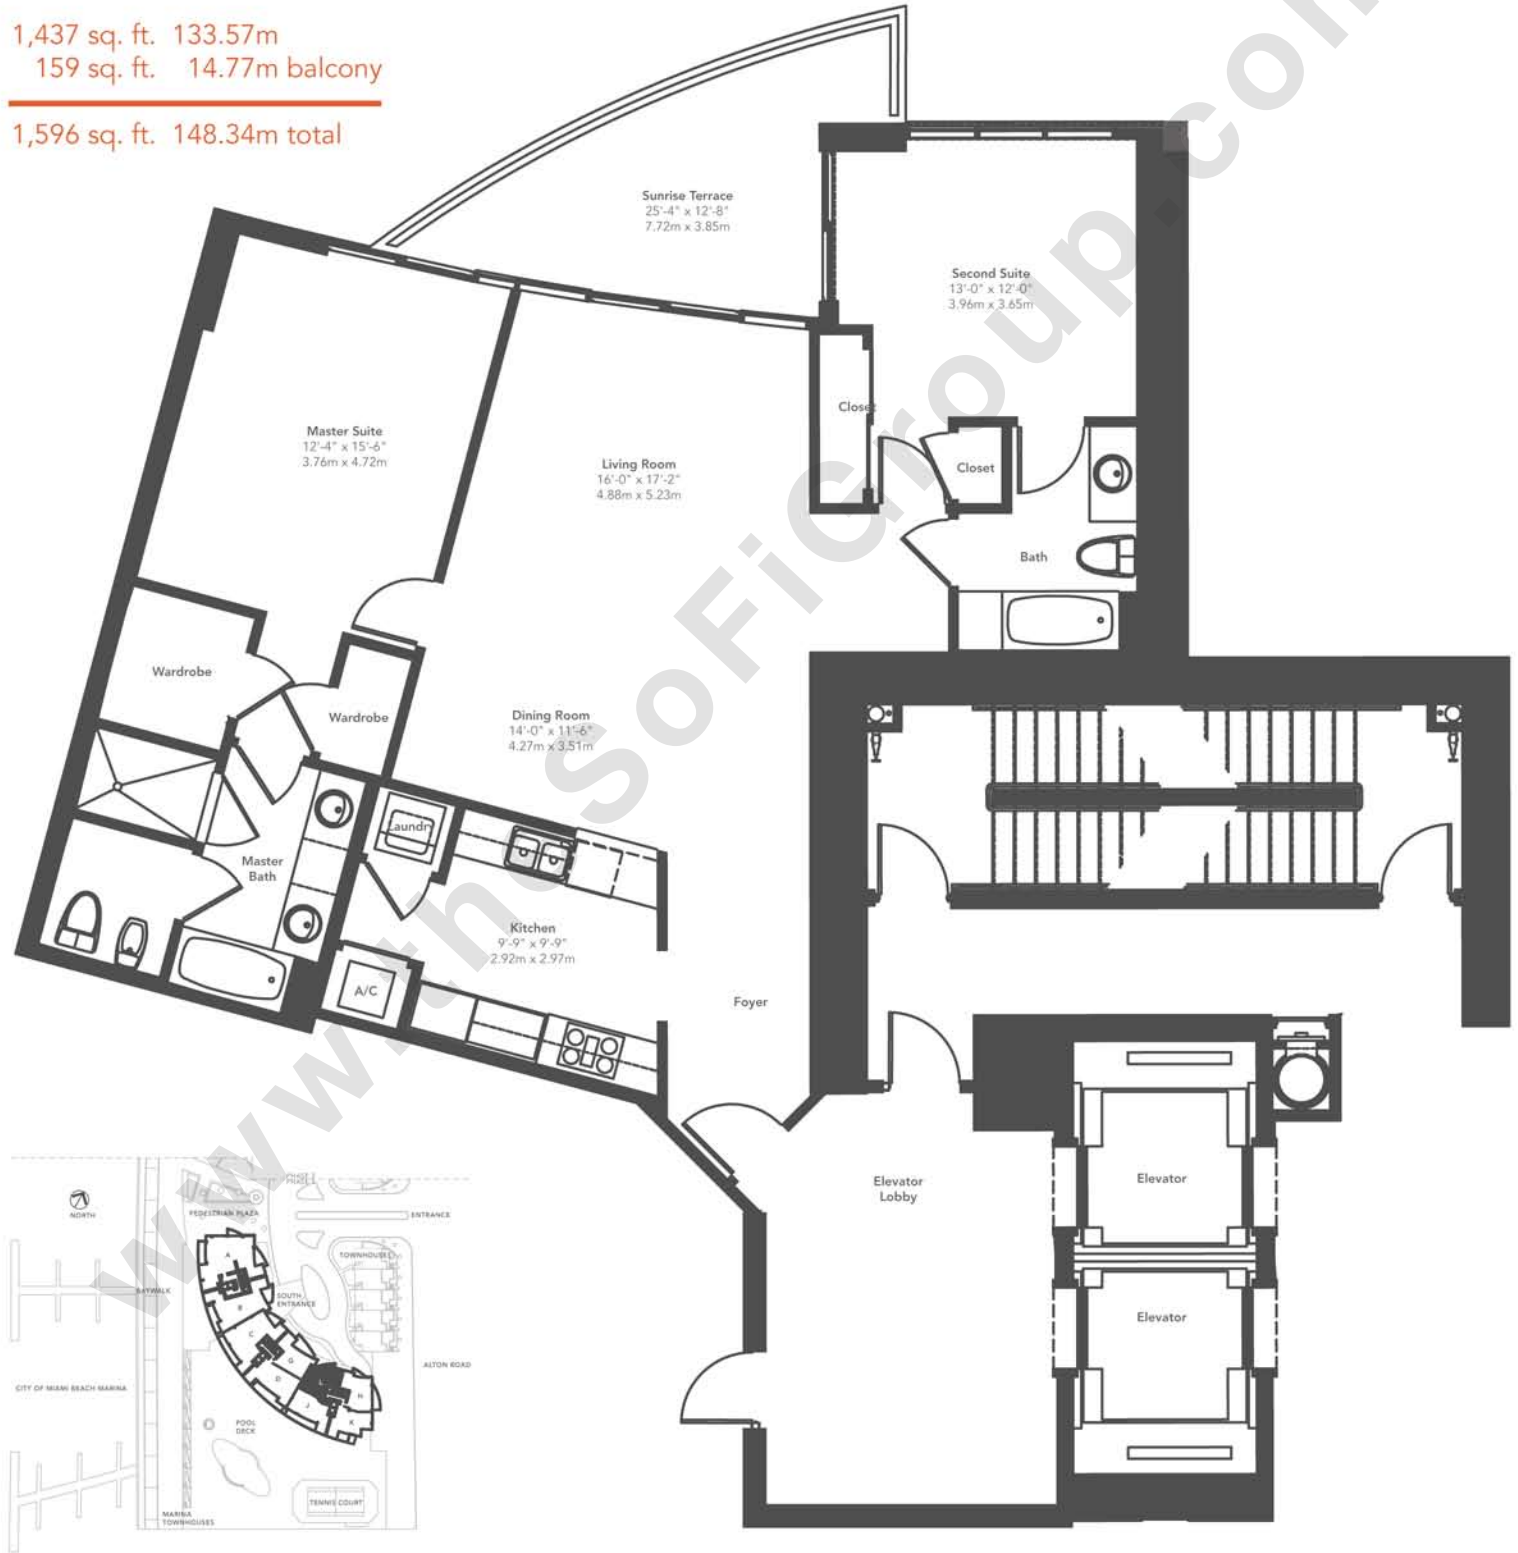

MURANO GRANDE
RESIDENCE L - LINE "09"
2 BEDROOMS, 2 BATHS

1,437 sq. ft. 133.57m
159 sq. ft. 14.77m balcony

1,596 sq. ft. 148.34m total

All dimensions are approximate. Floor plans may vary from unit to unit.