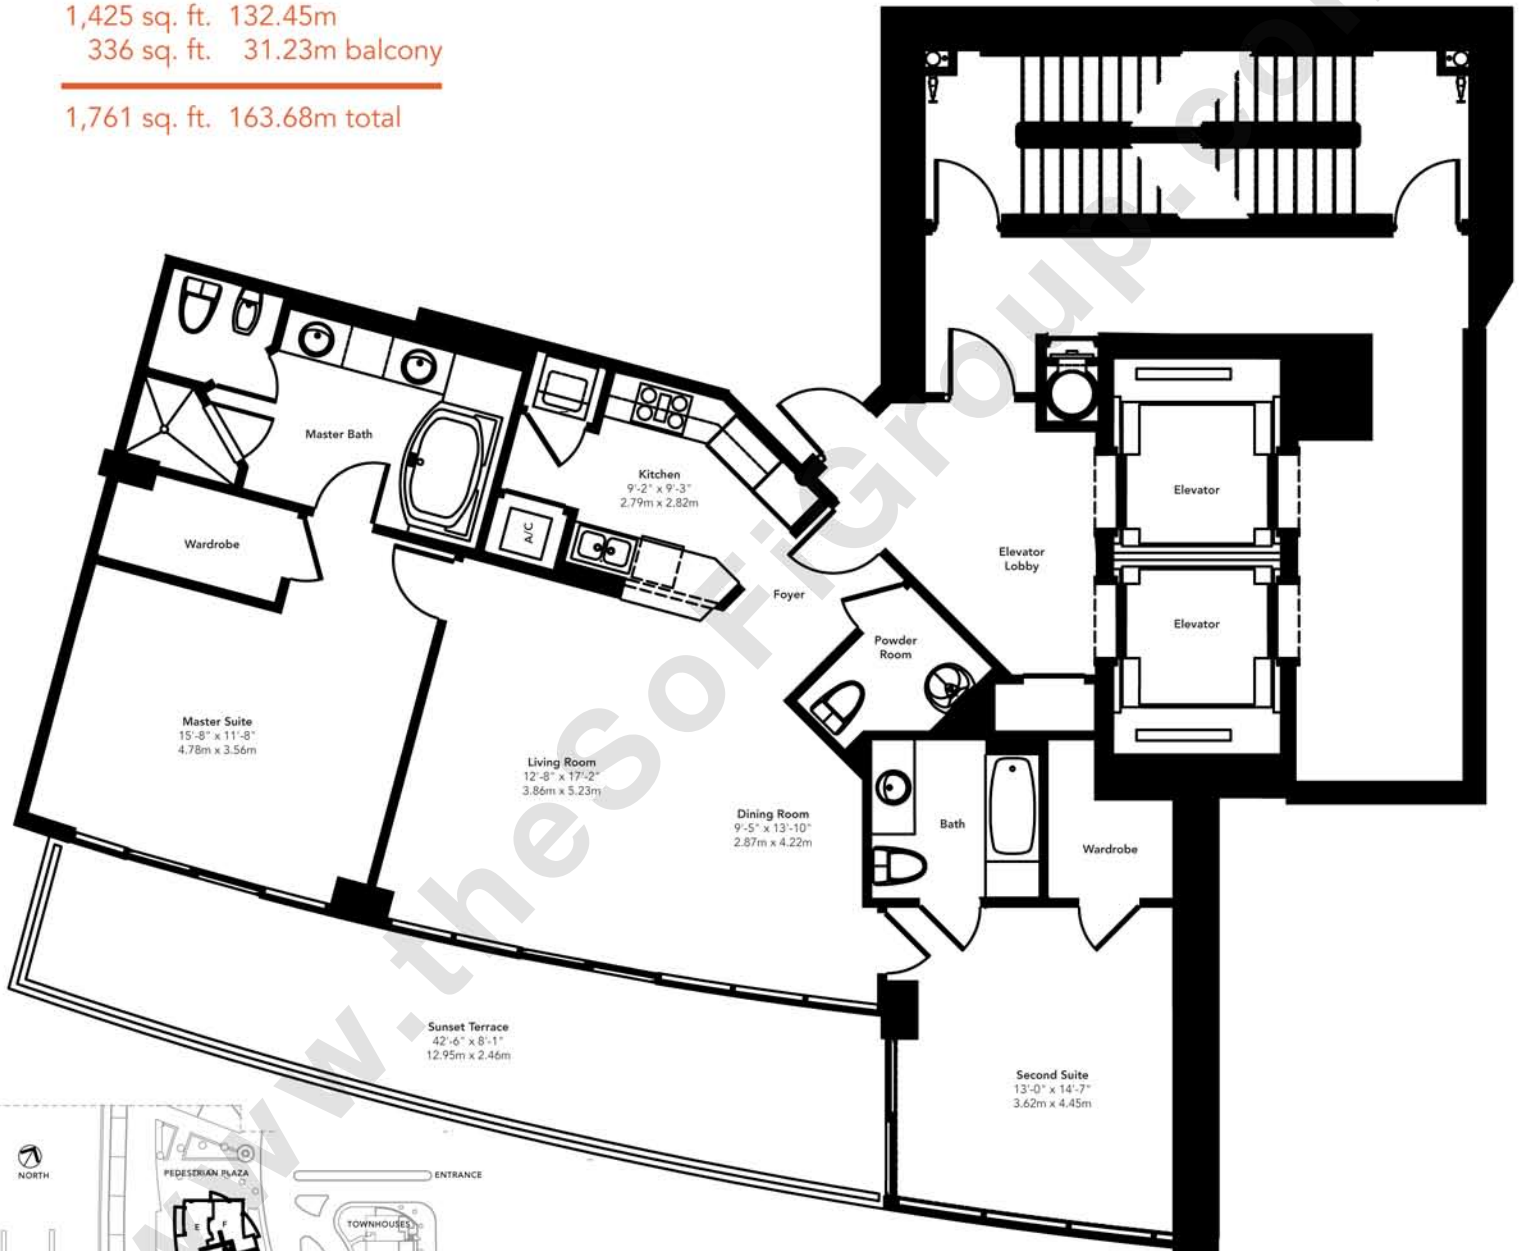

MURANO GRANDE

RESIDENCE JM - LINE "04" below 20th FL

2 BEDROOMS, 2-1/2 BATHS

1,425 sq. ft. 132.45m
336 sq. ft. 31.23m balcony

1,761 sq. ft. 163.68m total

All dimensions are approximate. Floor plans may vary from unit to unit.