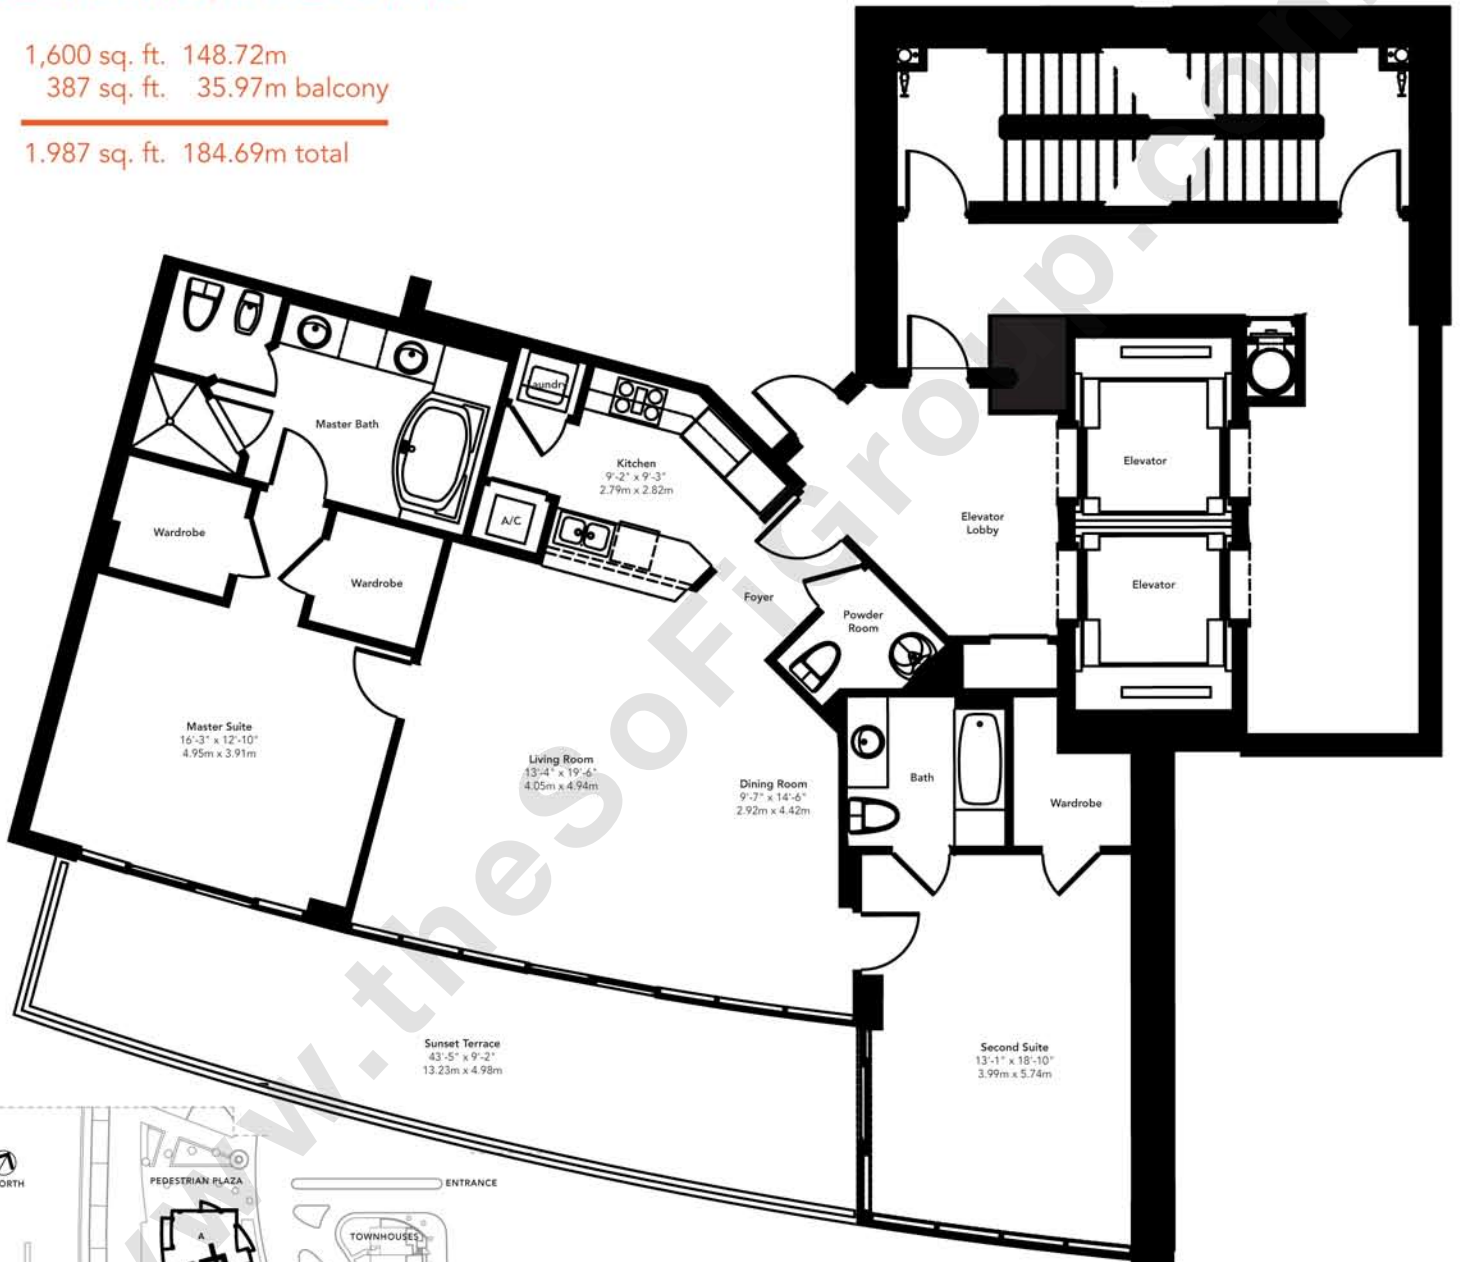

MURANO GRANDE
RESIDENCE J - LINE "08"
2 BEDROOMS, 2-1/2 BATHS

1,600 sq. ft. 148.72m
387 sq. ft. 35.97m balcony

1.987 sq. ft. 184.69m total

All dimensions are approximate. Floor plans may vary from unit to unit.