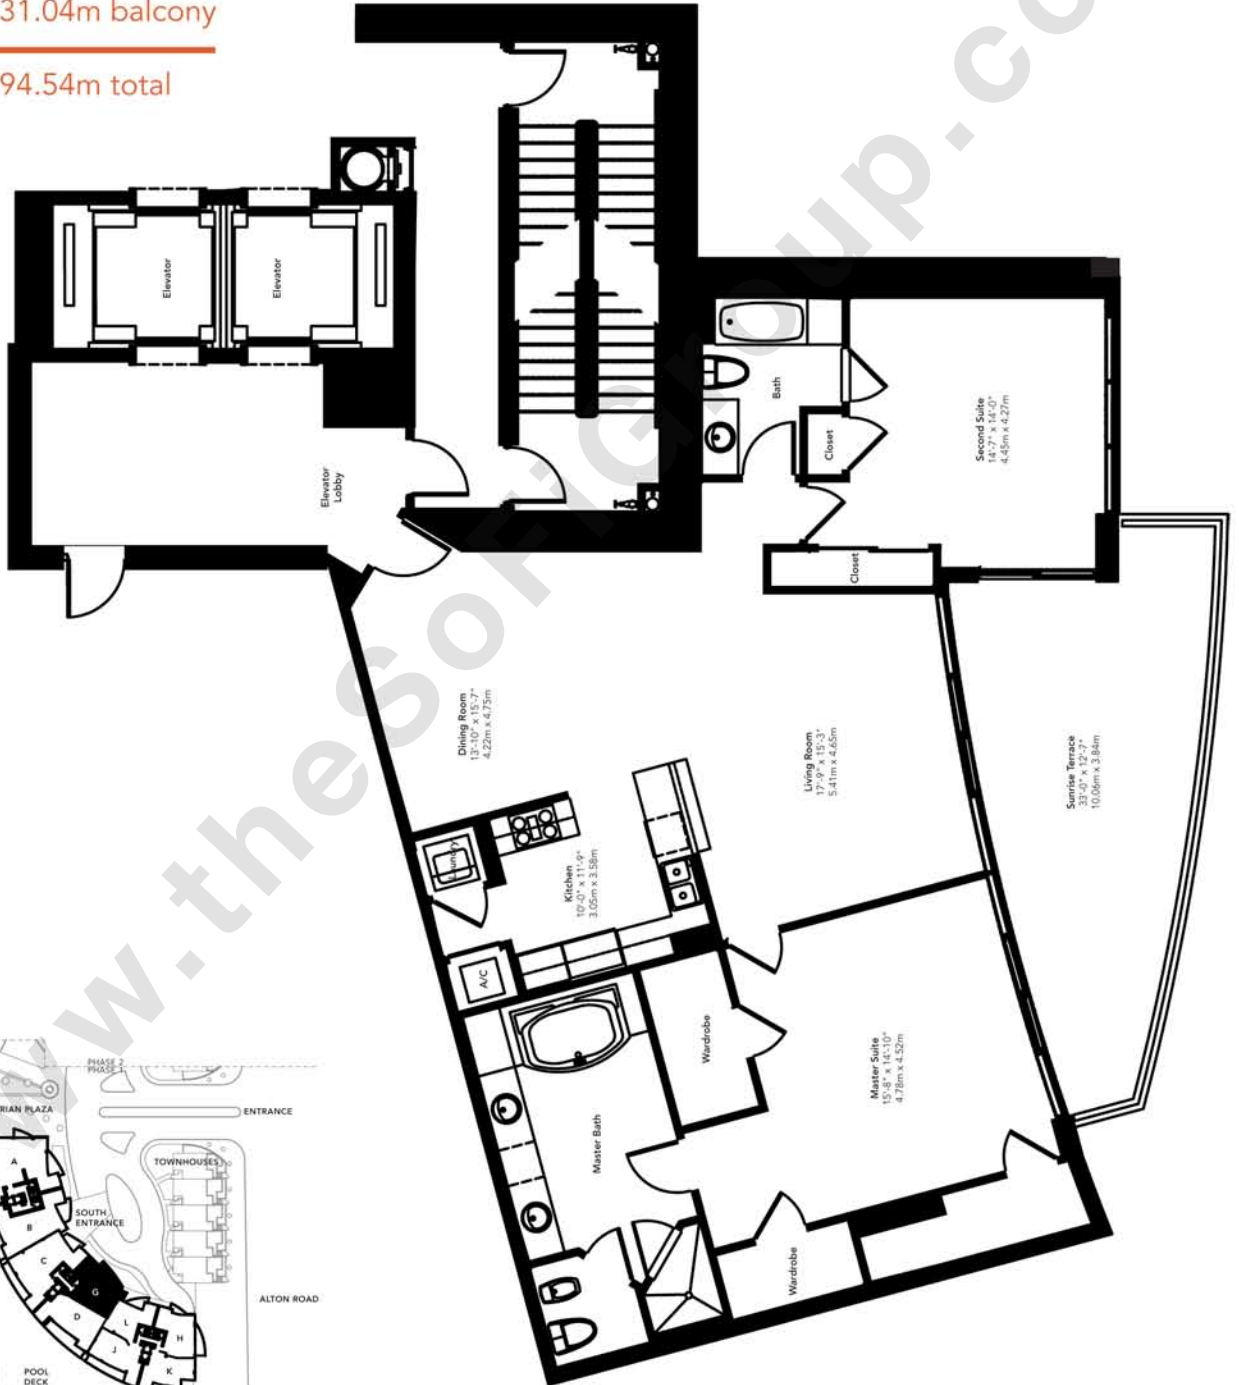

MURANO GRANDE

RESIDENCE GM - LINE "07" above 20th FL

2 BEDROOMS, 2 BATHS

1,759 sq. ft. 163.50m
334 sq. ft. 31.04m balcony

2,093 sq. ft. 194.54m total

All dimensions are approximate. Floor plans may vary from unit to unit.