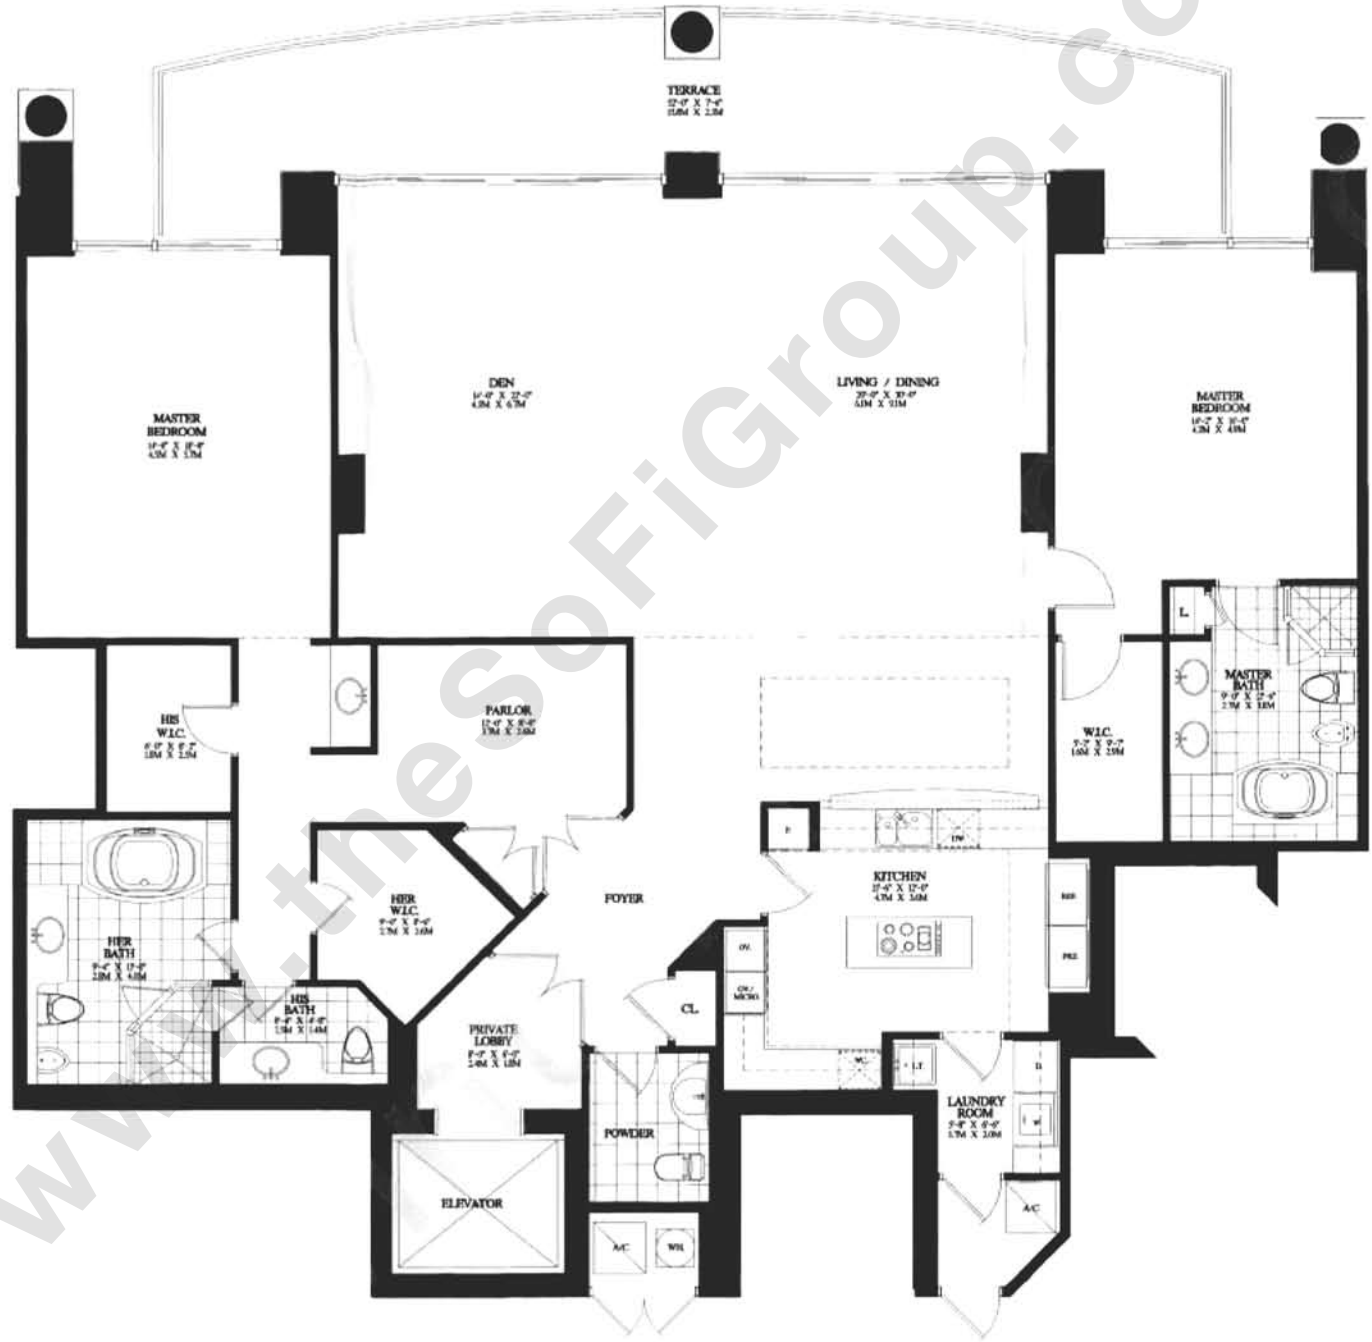

**Il Villaggio**  
RESIDENCE 8 - Line 08  
2 BED, 3.5 BATH  
2824 Sq Ft (262 Sq M)

All dimensions are approximate. Floor plans may vary from unit to unit.