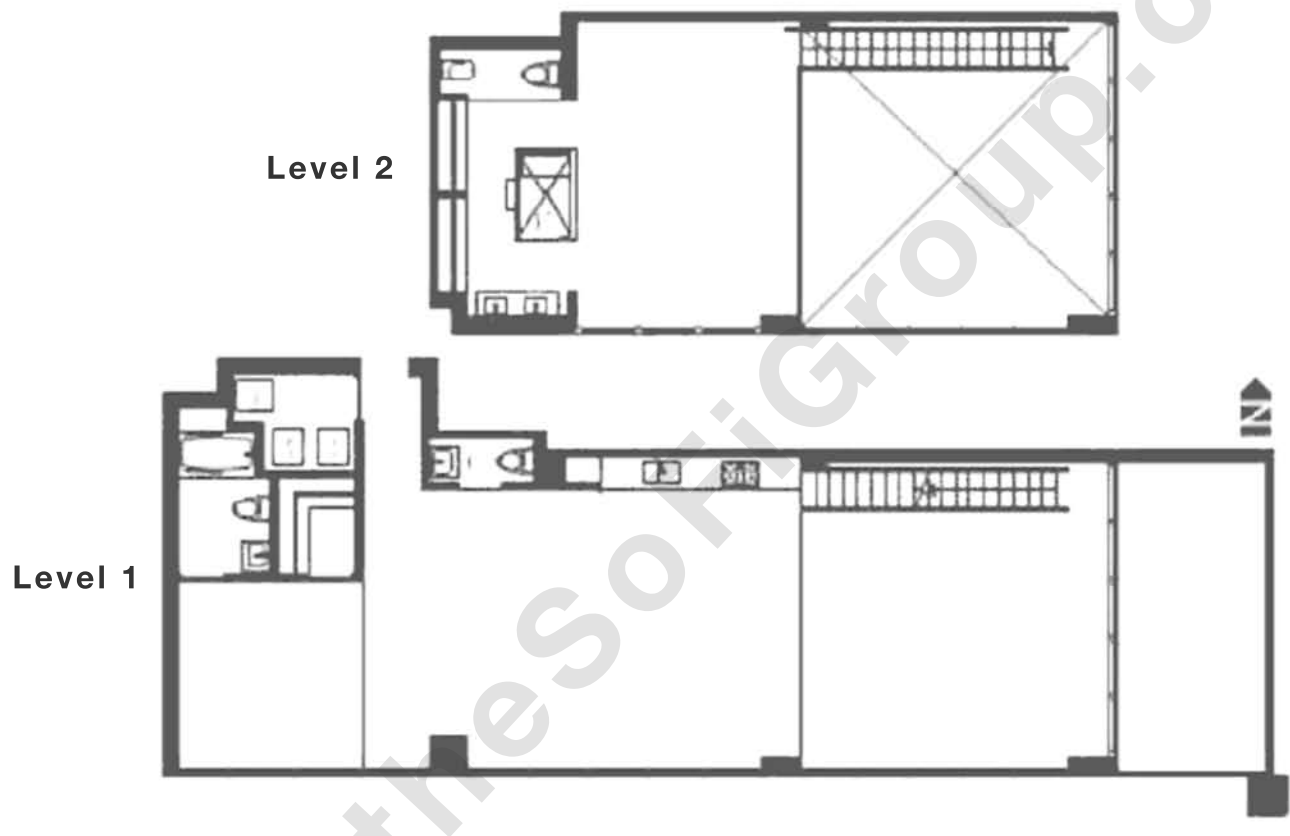

Ten Museum Park
RESIDENCE 1 - Line 01
2 BED, 2.5 BATH
Interior: 1,906 Sq Ft
Terrace: 197 Sq Ft

www.thesofigroup.com