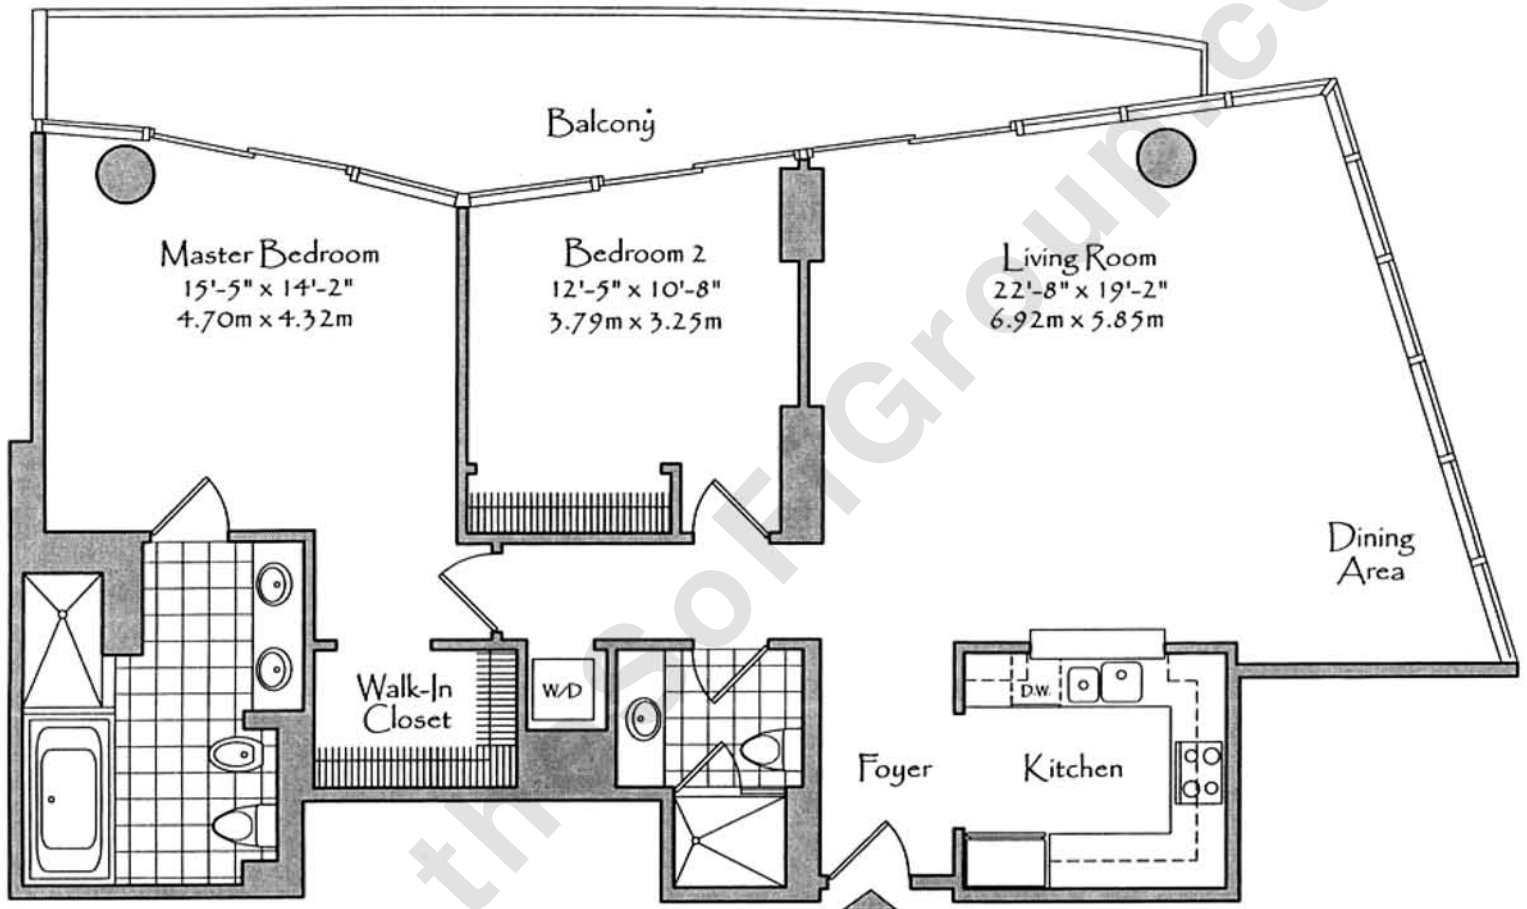

THE SETAI

RESIDENCE 06 - FL 17 - 38

2 BED, 2 BATH

1,405 SQ FT (130.52 SQ M)

*Balcony dimensions vary from floor to floor from 150 Square Feet to 265 Square Feet (13.95 Square Meters to 24.61 Square Meters).