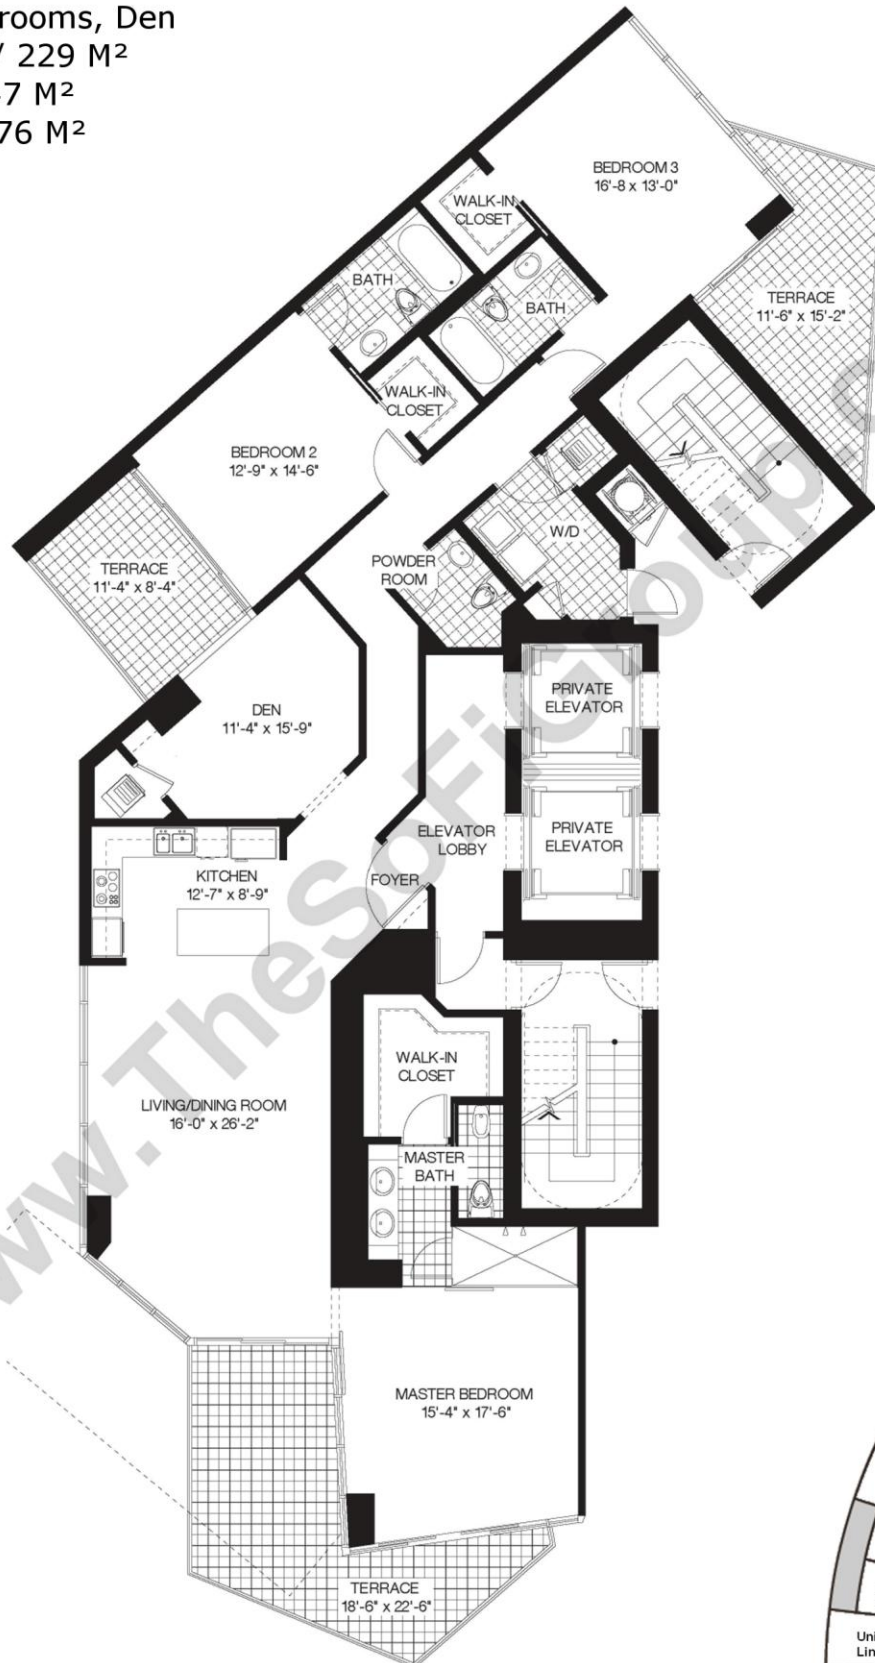

PARAMOUNT BAY
Residence E - Line 2
3 Bedrooms, 3.5 Bathrooms, Den
Interior: 2,455 Sq Ft / 229 M²
Terrace: 511 Sq Ft / 47 M²
Total: 2,966 Sq Ft / 276 M²

All dimensions are approximate. Floor plans may vary from unit to unit.