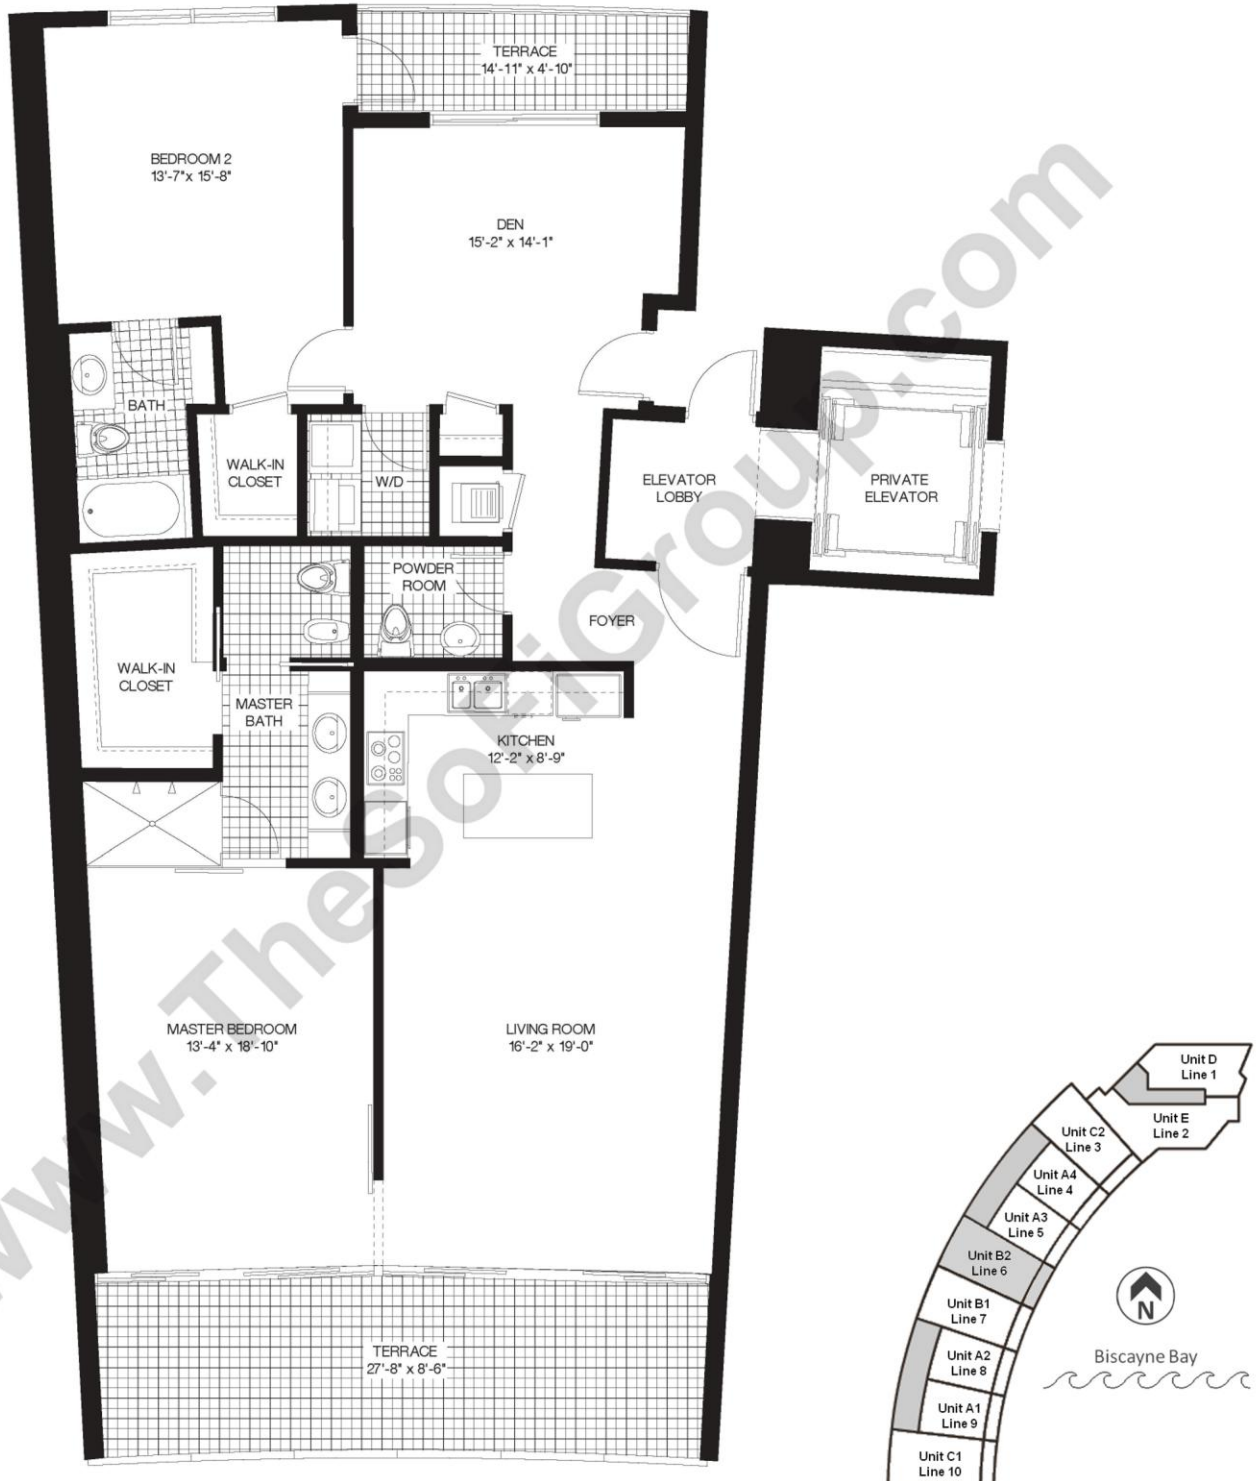

PARAMOUNT BAY
Residence B2 - Line 6
2 Bedrooms, 2.5 Bathrooms, Den
Interior: 1,815 Sq Ft / 170 M²
Terrace: 315 Sq Ft / 29 M²
Total: 2,130 Sq Ft / 199 M²

All dimensions are approximate. Floor plans may vary from unit to unit.