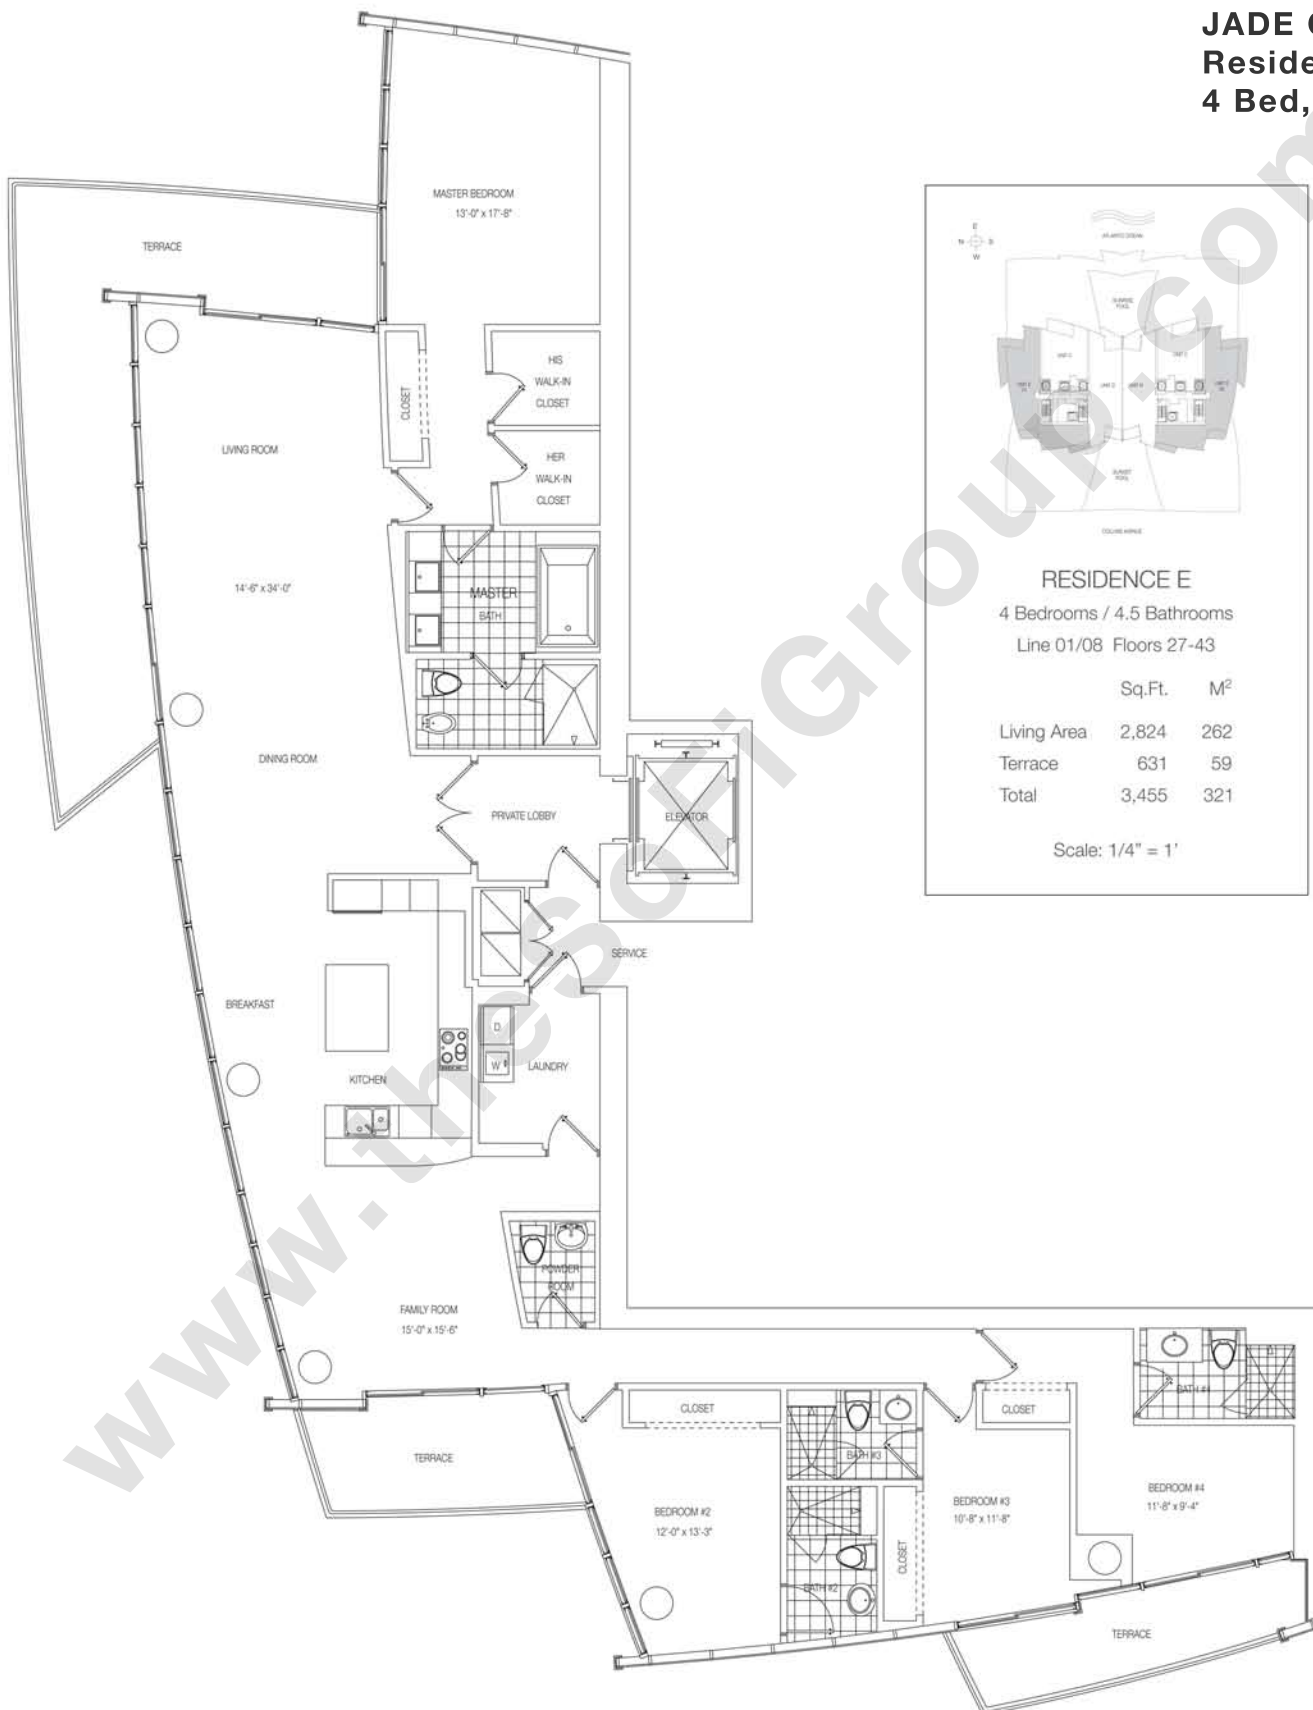

**JADE OCEAN  
Residence E  
4 Bed, 4.5 Bath**

**RESIDENCE E**  
4 Bedrooms / 4.5 Bathrooms  
Line 01/08 Floors 27-43

	Sq.Ft.	M <sup>2</sup>
Living Area	2,824	262
Terrace	631	59
<b>Total</b>	<b>3,455</b>	<b>321</b>

Scale: 1/4" = 1'