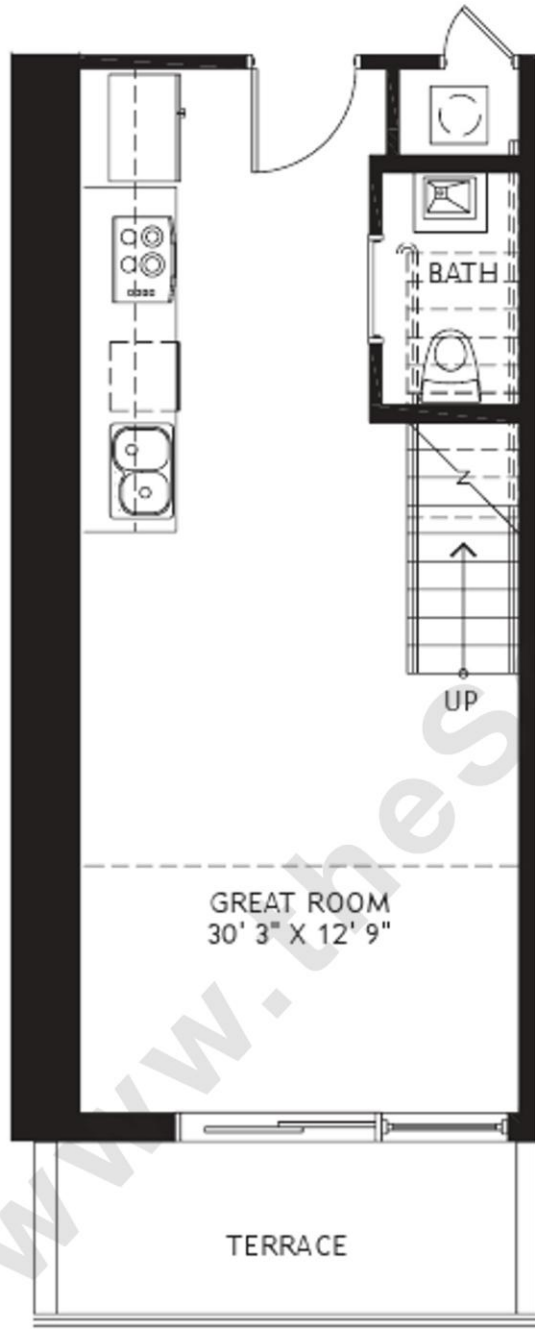

INFINITY AT BRICKELL

Split K

1 Bedrooms, 1.5 Baths

Total AC: 993 sq ft

Total: 1070 sq ft

FIRST FLOOR

SECOND FLOOR