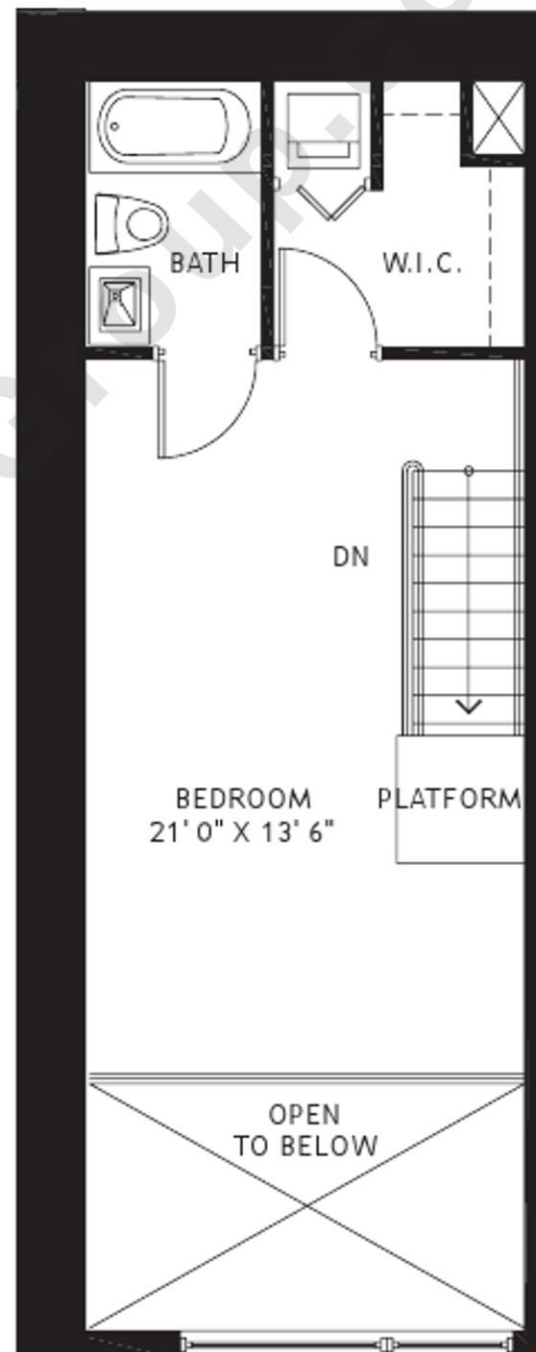

INFINITY AT BRICKELL

Split K

1 Bedrooms, 1.5 Baths

Total AC: 993 sq ft

Total: 1070 sq ft

FIRST FLOOR

SECOND FLOOR