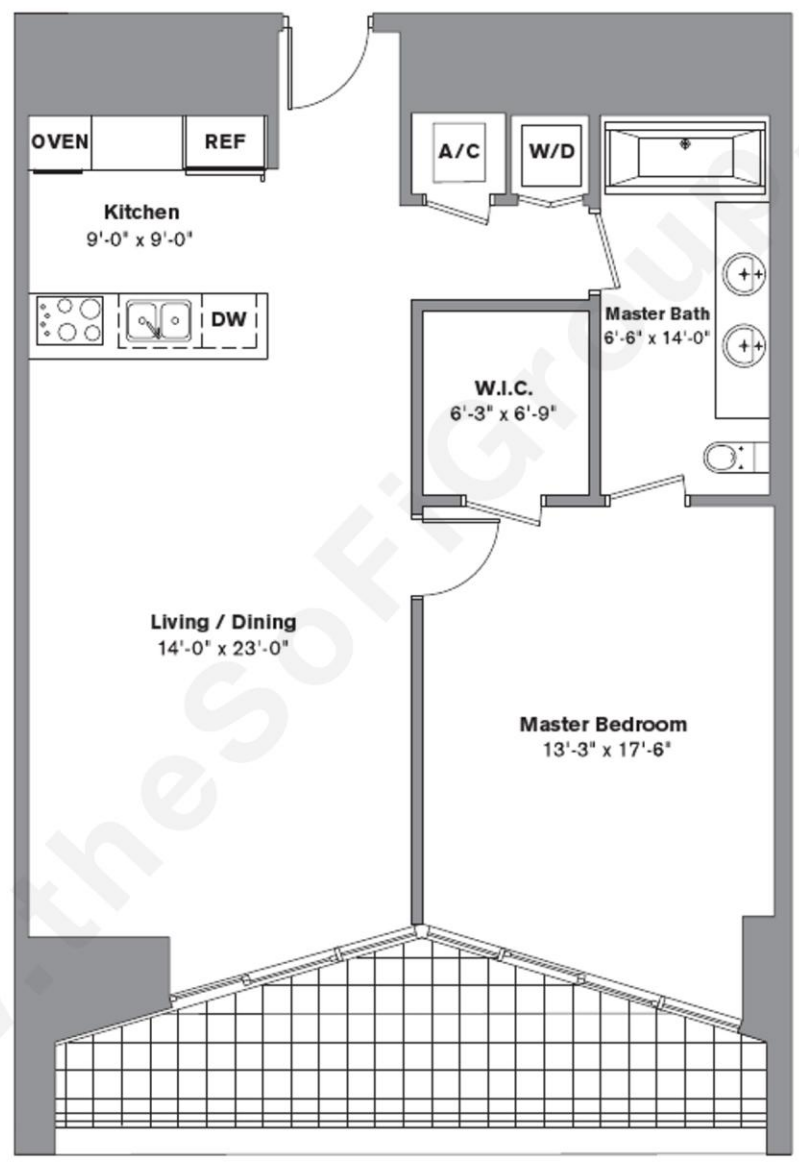

ICON BRICKELL
Tower Two - Residence G-rev - Line 09
1 Bedroom, 1 Bath
Area under AC: 1035 SF
Balcony: 148 SF
Total: 1183 SF

All dimensions are approximate. Floor plans may vary from unit to unit.