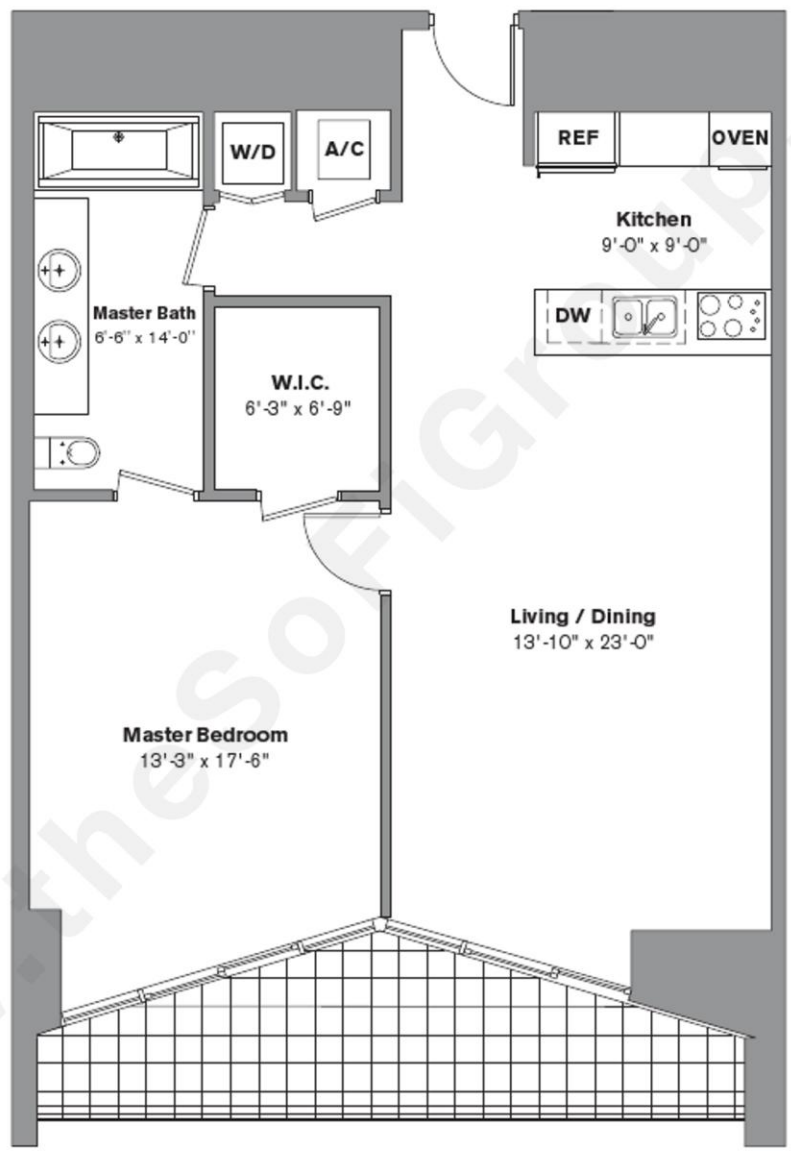

ICON BRICKELL
Tower Two - Residence G - Line 07
1 Bedroom, 1 Bath
Area under AC: 984 SF
Balcony: 137 SF
Total: 1121 SF

All dimensions are approximate. Floor plans may vary from unit to unit.