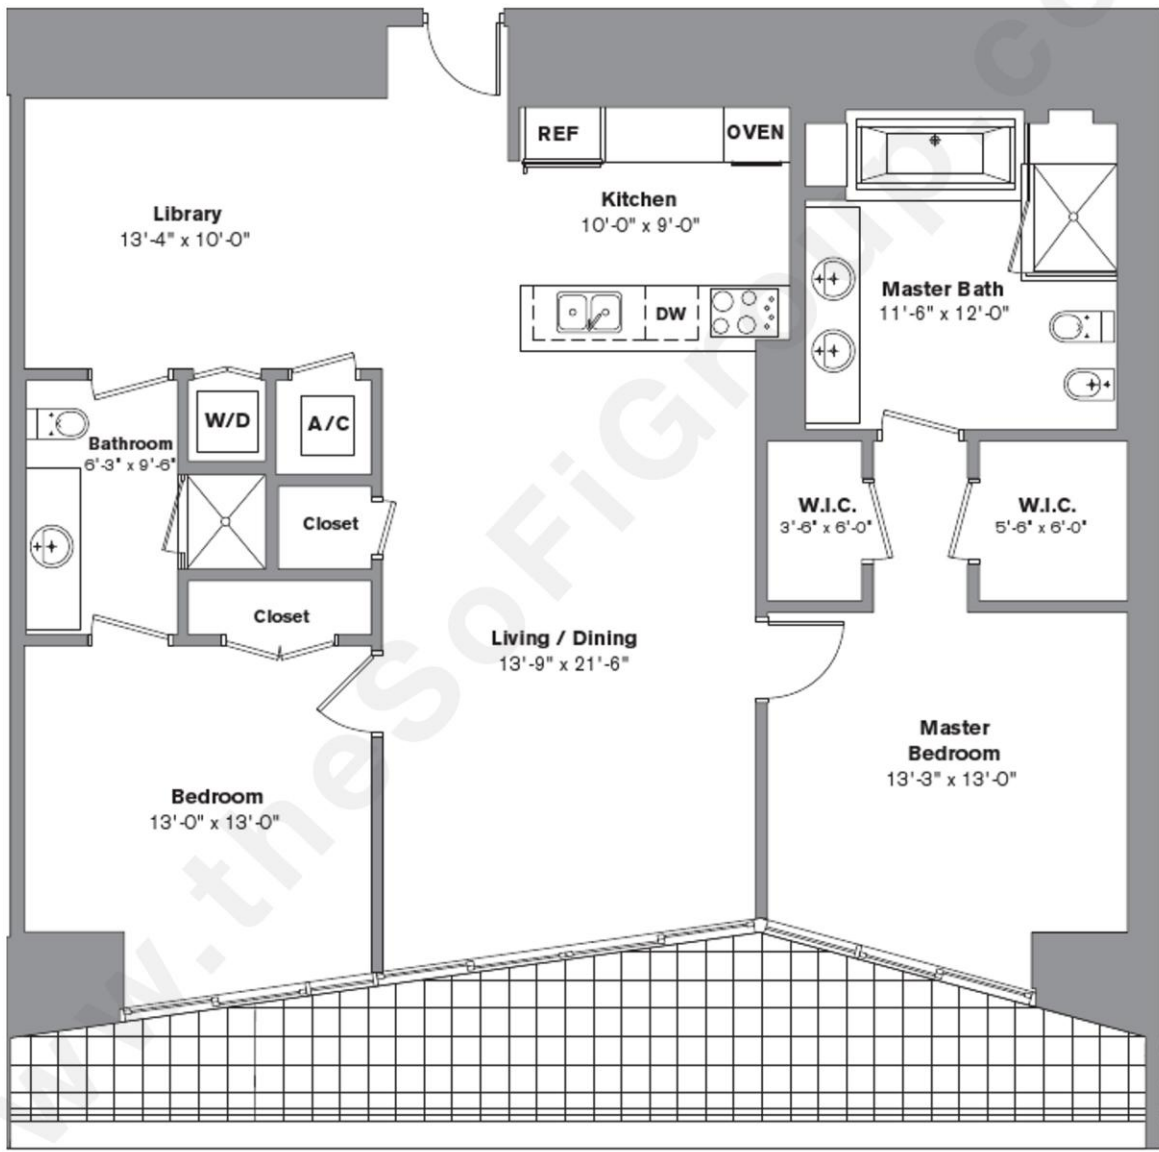

ICON BRICKELL
Tower Two - Residence B-rev - Line 05
2 Bedrooms, 2 Baths, Den
Area under AC: 1450 SF
Balcony: 215 SF
Total: 1665 SF

All dimensions are approximate. Floor plans may vary from unit to unit.