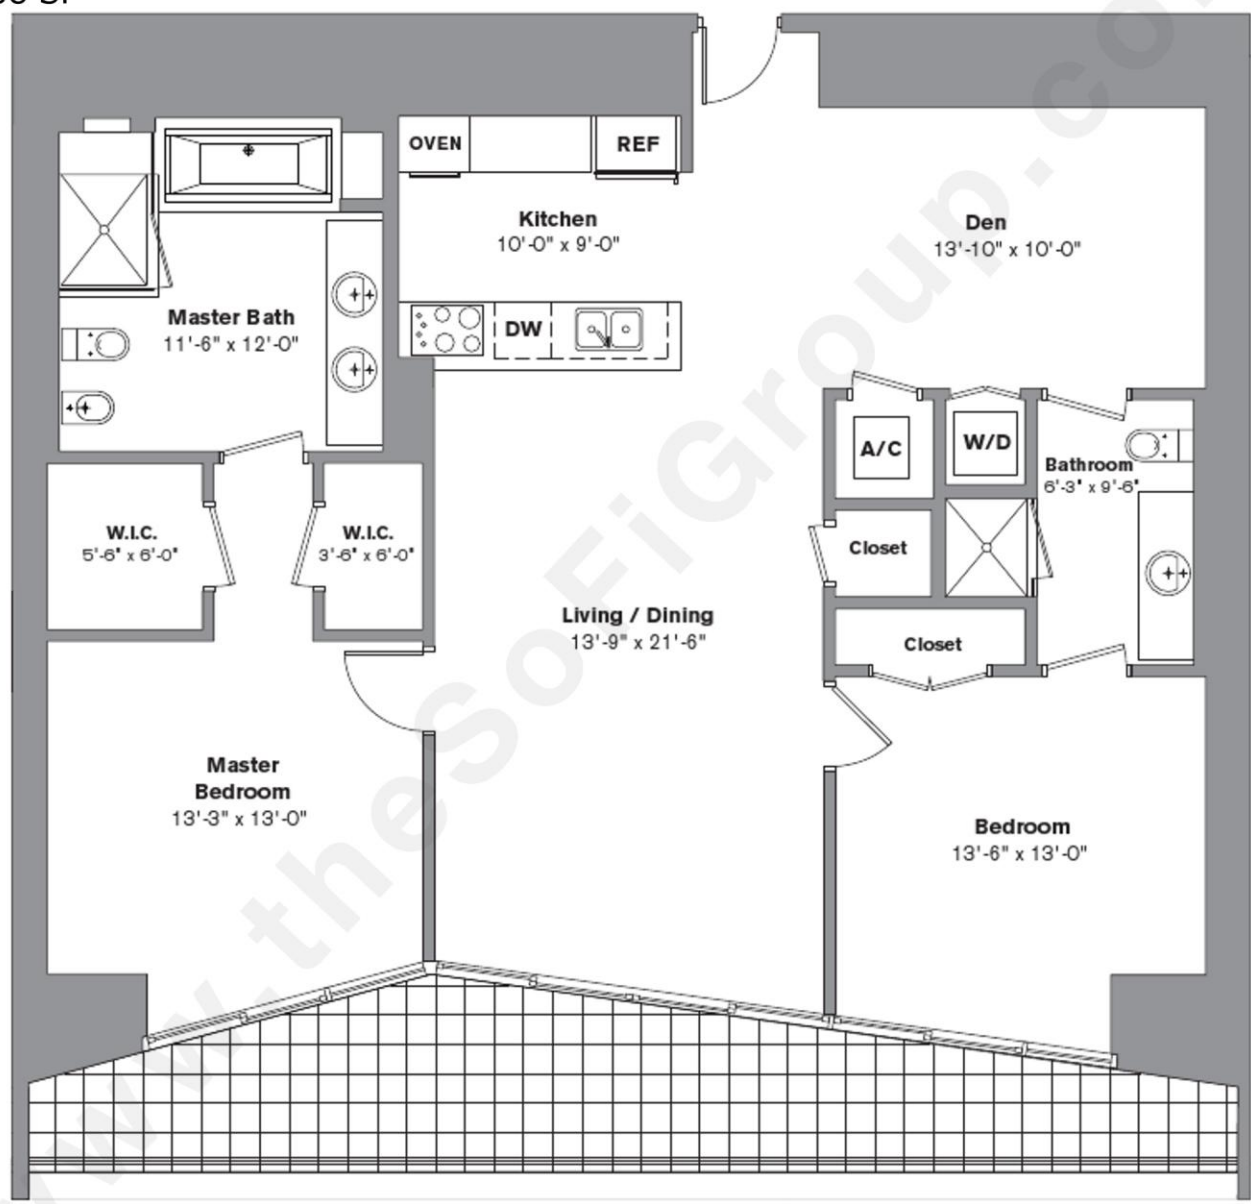

ICON BRICKELL
Tower Two - Residence B - Line 03
2 Bedrooms, 2 Baths, Den
Area under AC: 1518 SF
Balcony: 220 SF
Total: 1738 SF

All dimensions are approximate. Floor plans may vary from unit to unit.