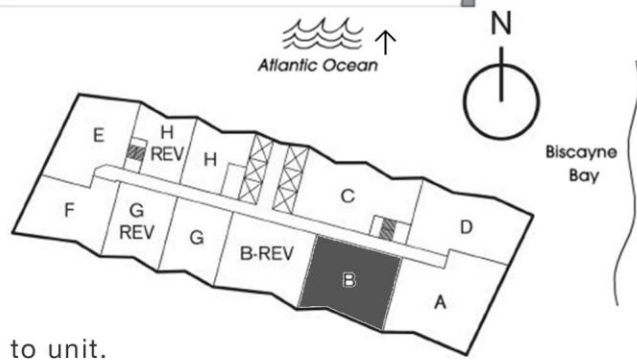

ICON BRICKELL
Tower Two - Residence B - Line 03
2 Bedrooms, 2 Baths, Den
Area under AC: 1518 SF
Balcony: 220 SF
Total: 1738 SF

All dimensions are approximate. Floor plans may vary from unit to unit.