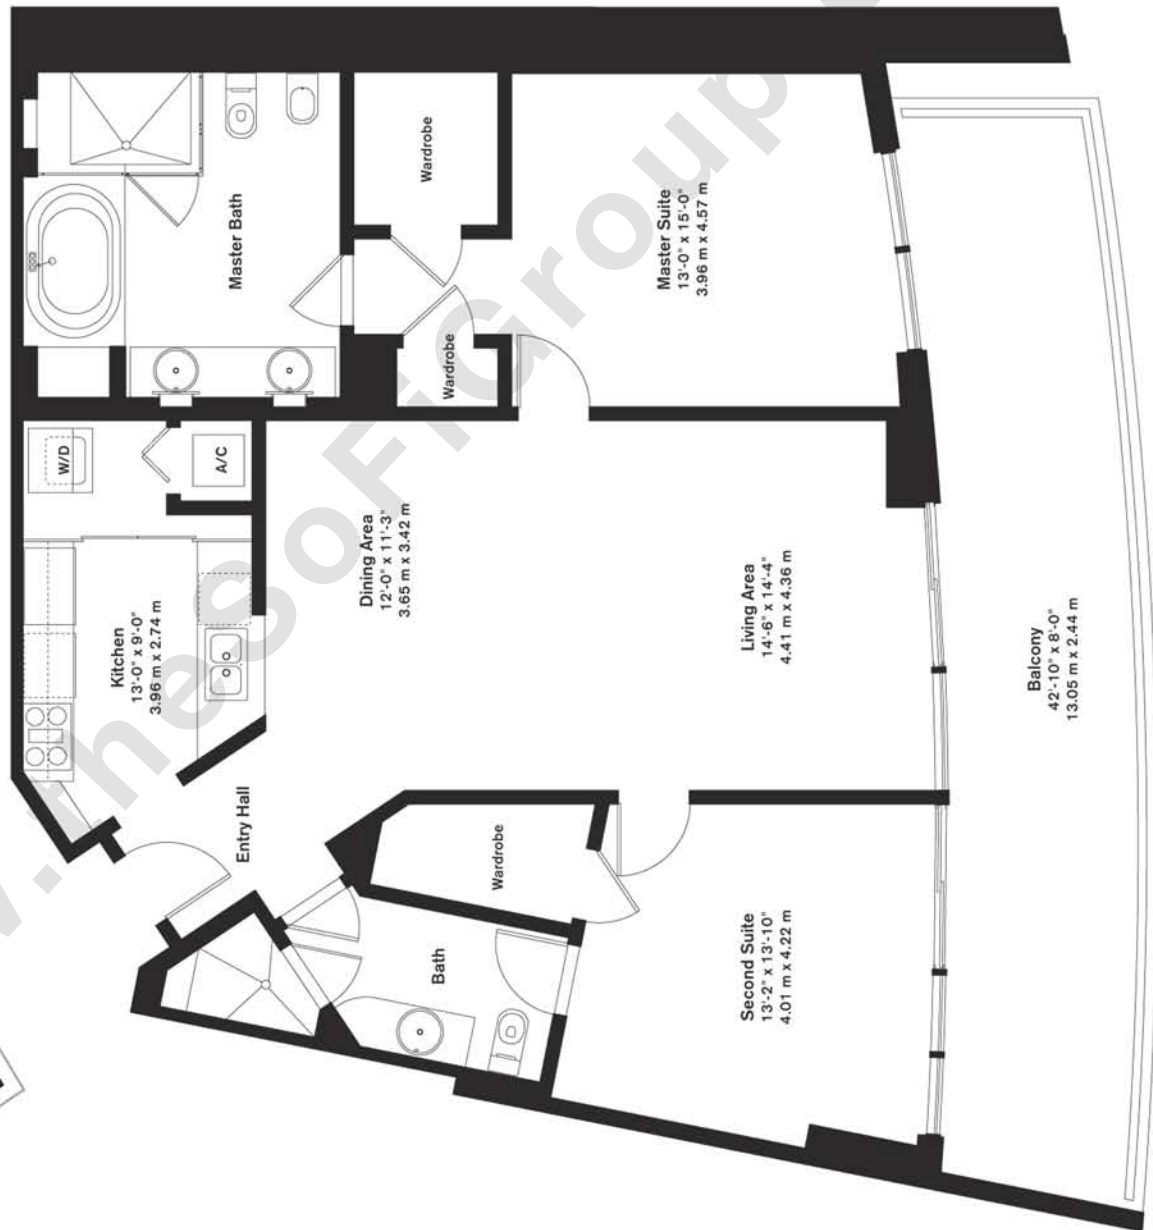

ICON SOUTH BEACH

RESIDENCE J - 06 LINE

2 BED, 2 BATH

1,452 sq. ft. 134.80 m²

342 sq. ft. 31.70 m² balcony

1,794 sq. ft. 166.50 m² total

biscayne bay
downtown miami