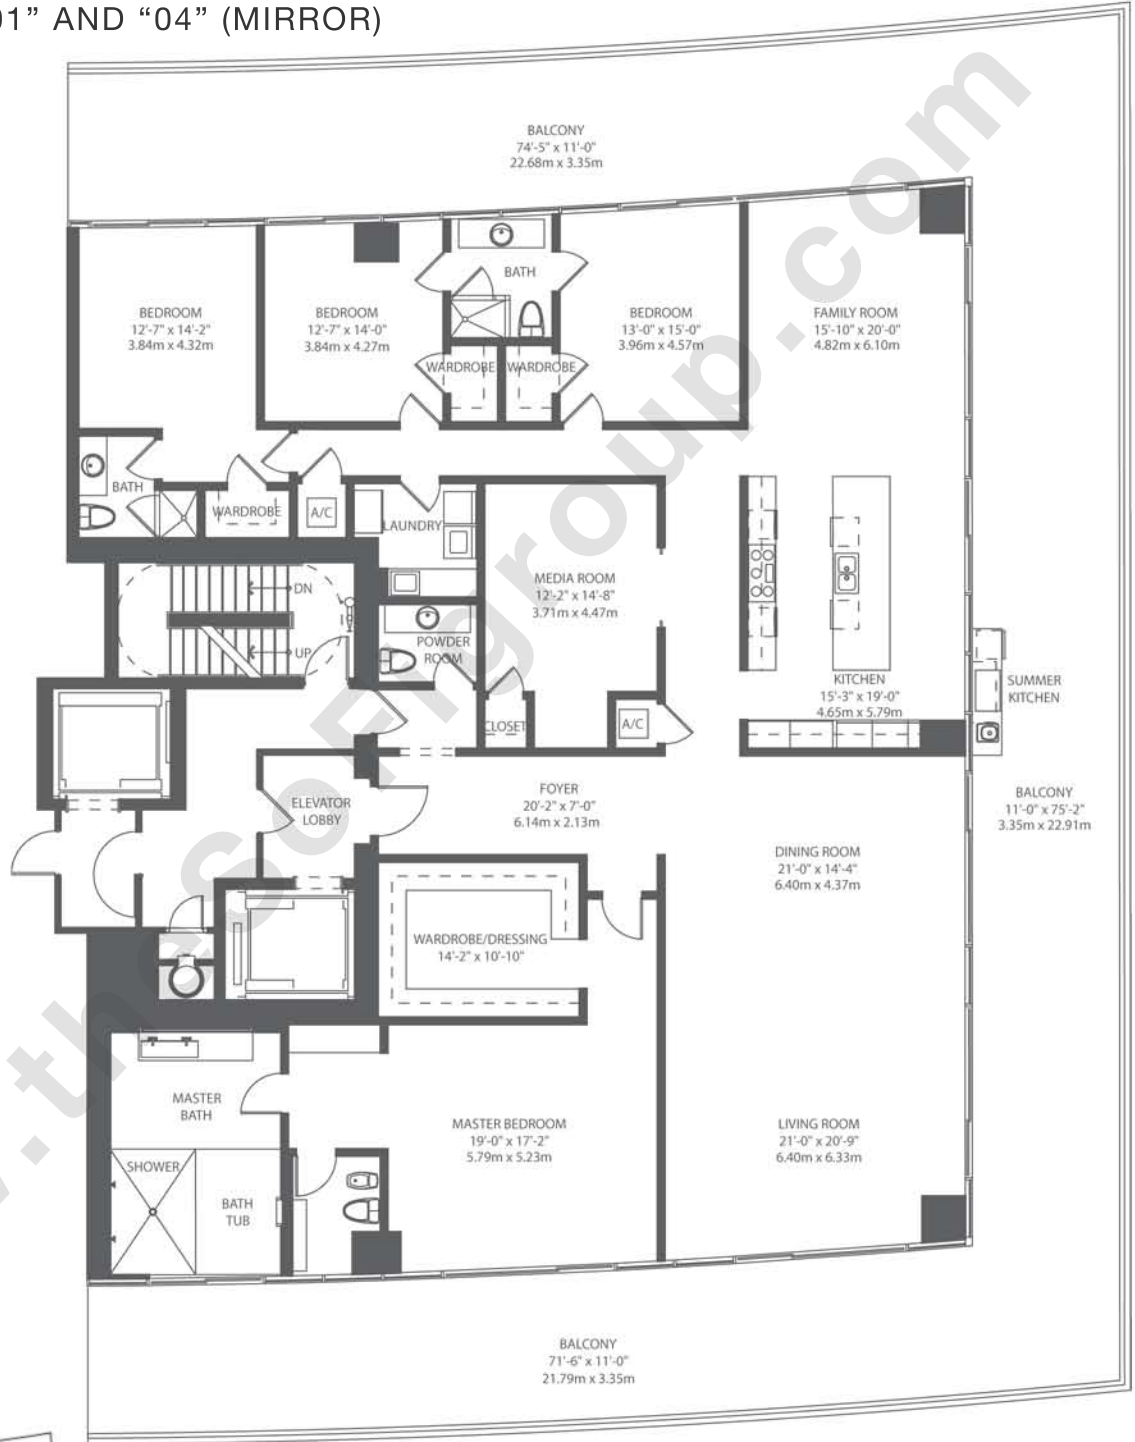

APOGEE SOUTH BEACH
RESIDENCE A - LINE "01" AND "04" (MIRROR)
4 BED, 3.5 BATH
4,154 SQ FT INTERIOR
2,400 SQ FT TERRACE

City Views

Waterfront Views

All dimensions are approximate. Floor plans may vary from unit to unit.