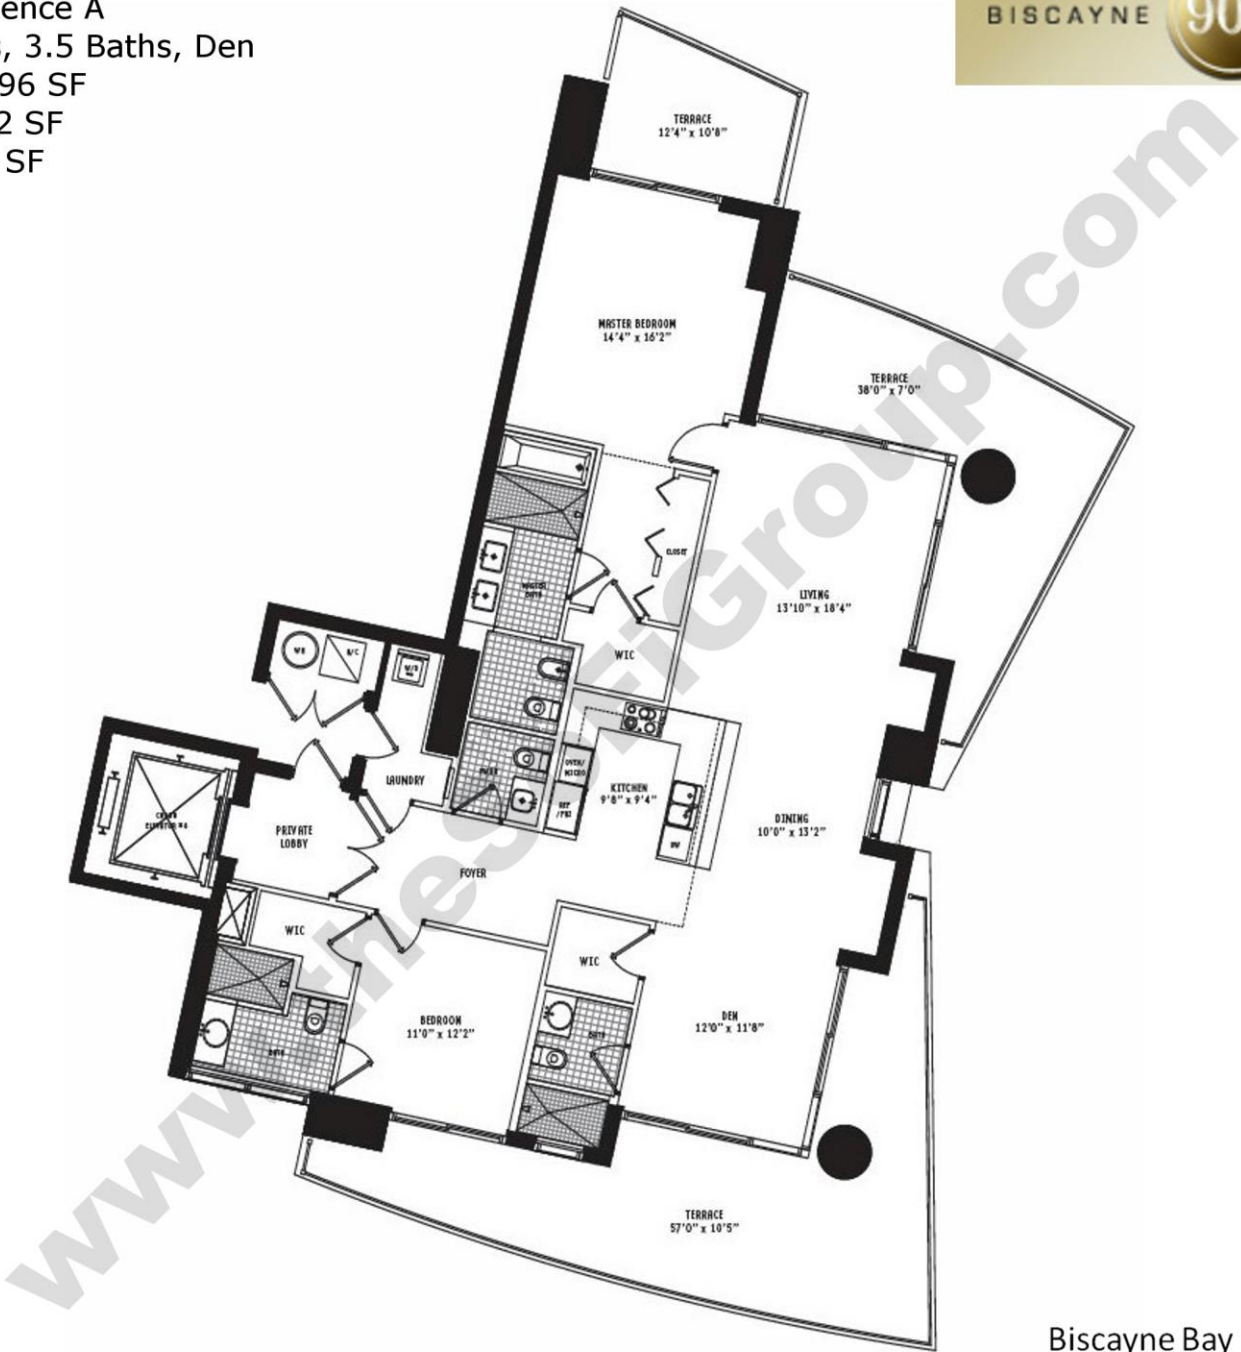

900 BISCAYNE BAY  
Tower Residence A  
2 Bedrooms, 3.5 Baths, Den  
Interior: 1796 SF  
Terrace: 802 SF  
Total: 2598 SF

All dimensions are approximate. Floor plans may vary from unit to unit.