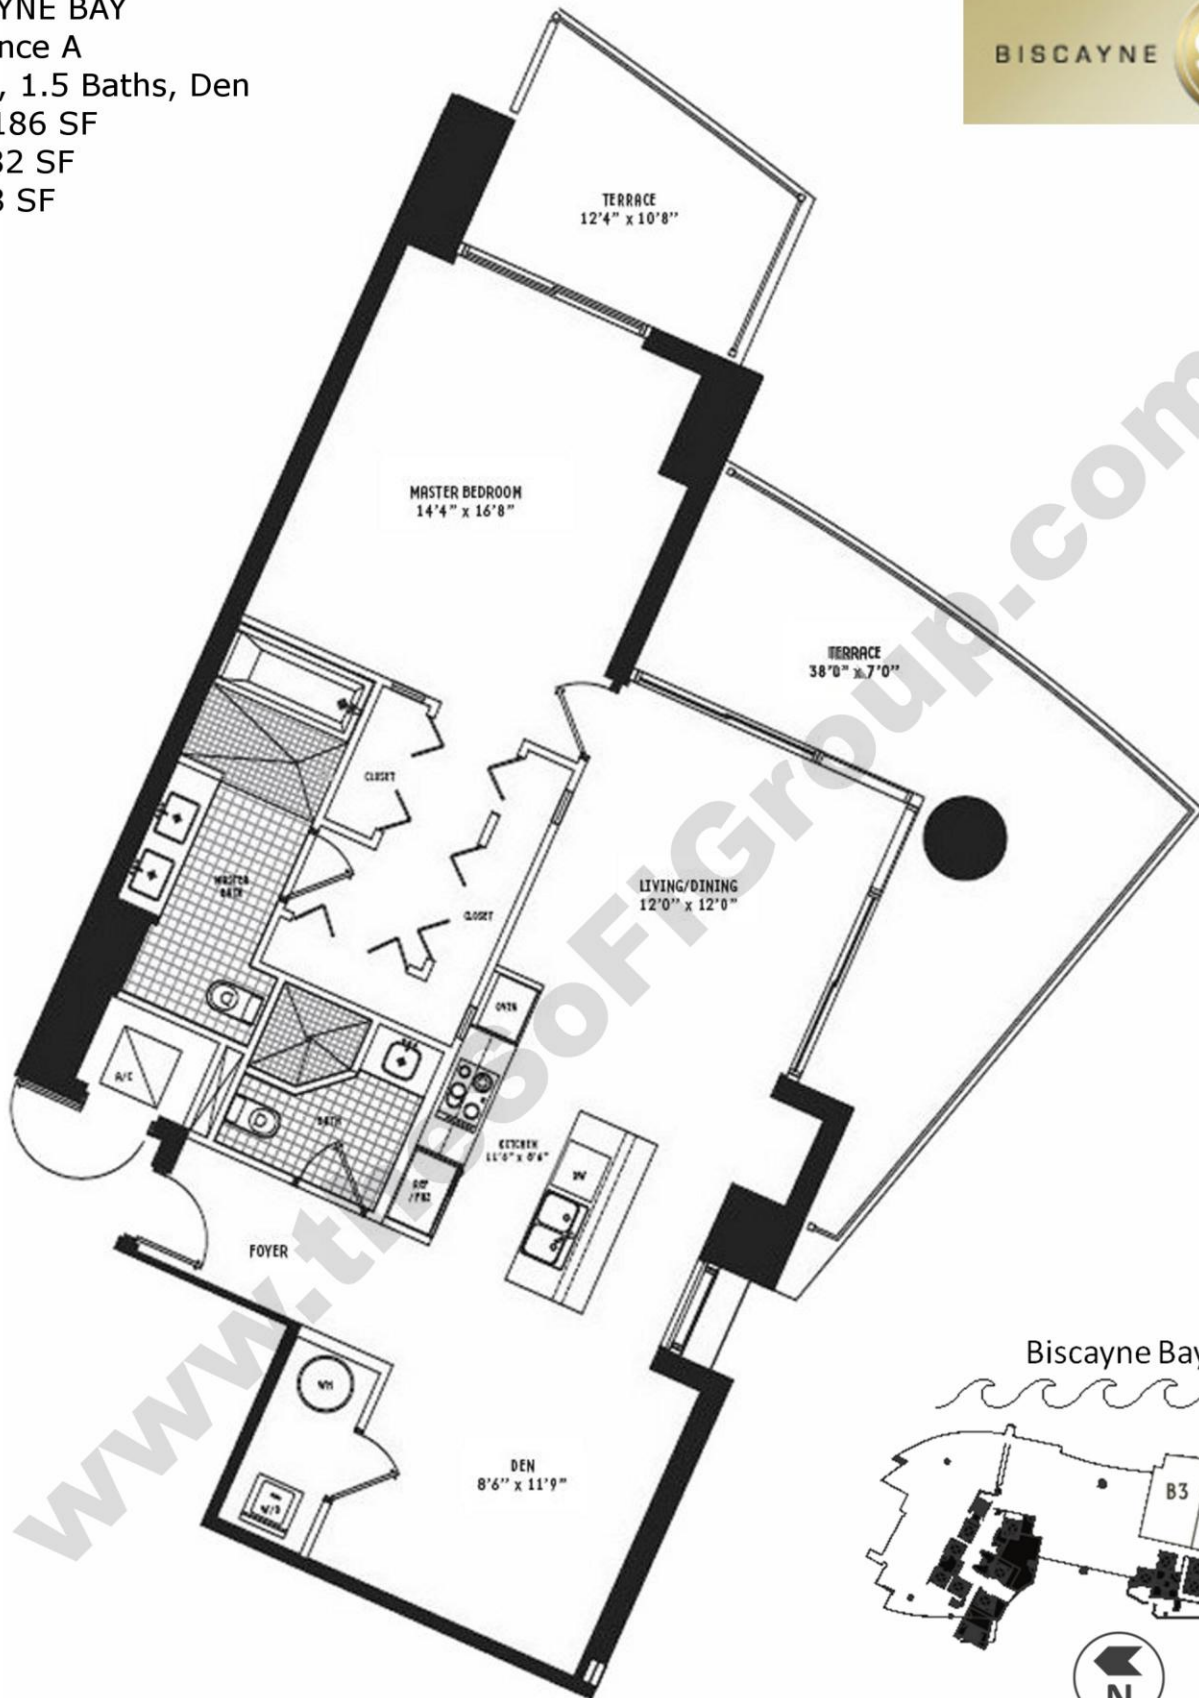

900 BISCAYNE BAY
Flat Residence A
1 Bedroom, 1.5 Baths, Den
Interior: 1186 SF
Terrace: 382 SF
Total: 1568 SF

All dimensions are approximate. Floor plans may vary from unit to unit.